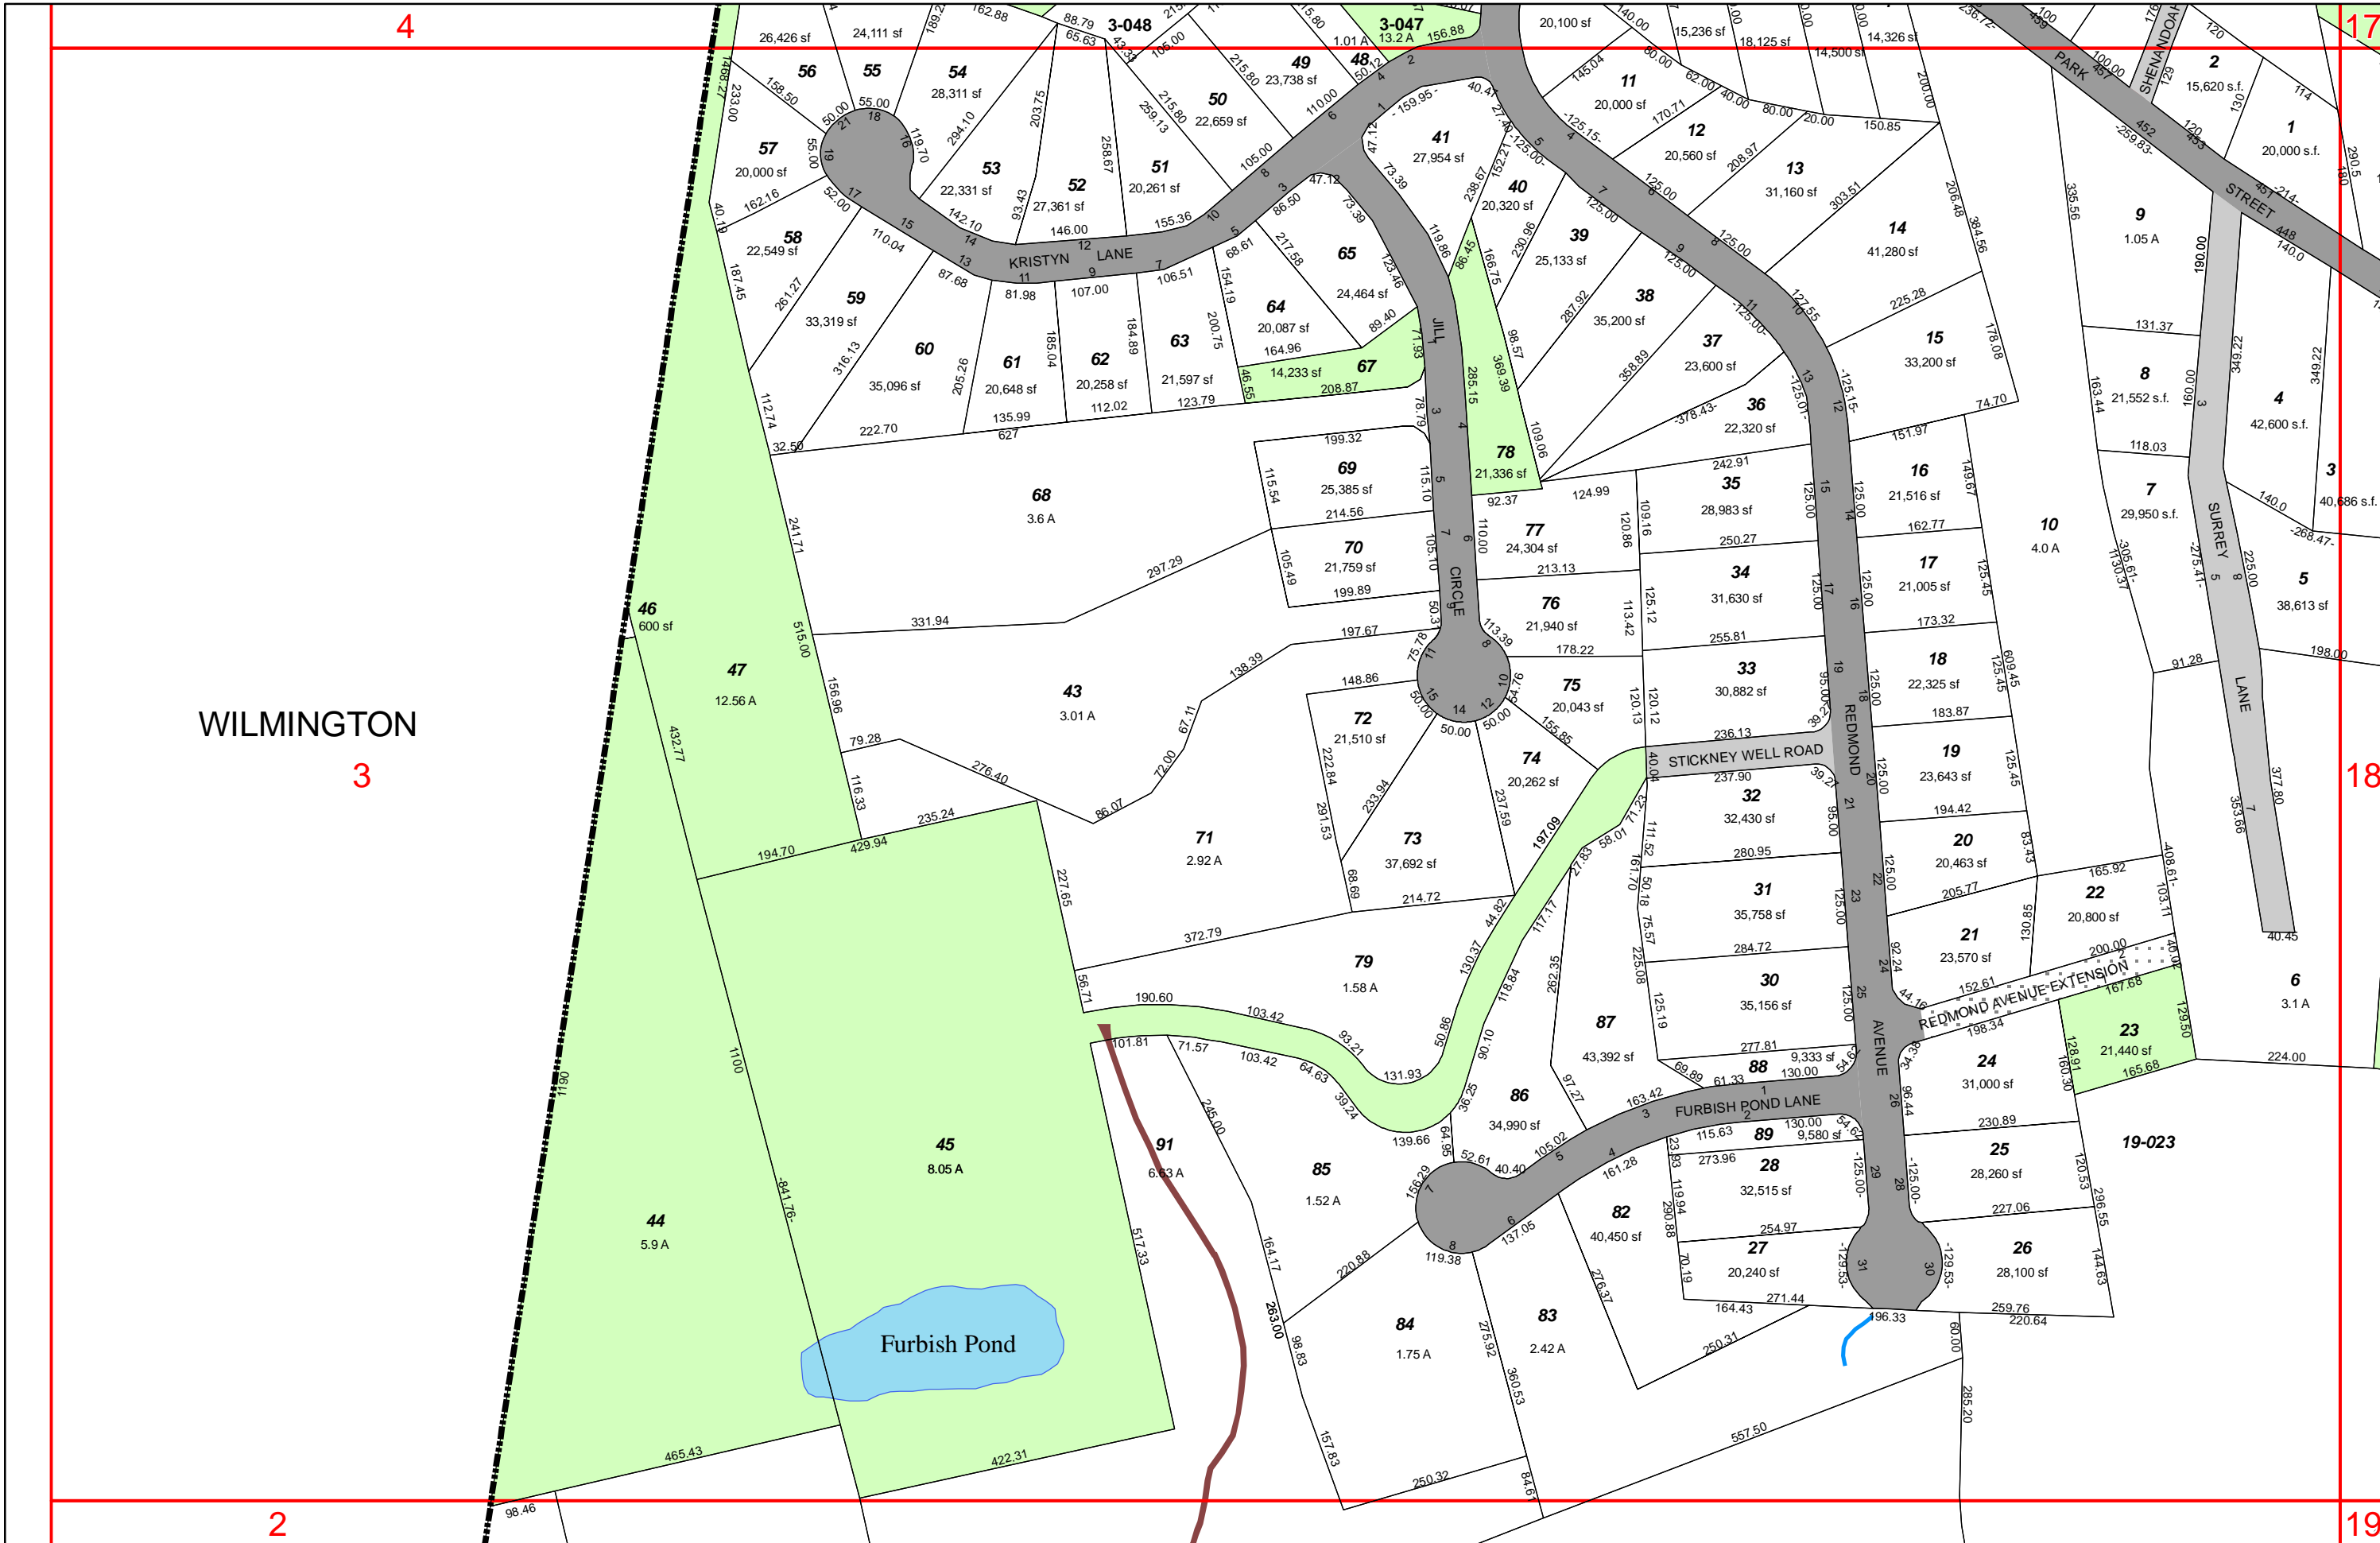

4

17

WILMINGTON
3

18

2

19

Legend

- Town Boundary
- Parcels
- Lakes & Rivers
- Streams
- Property Map Sheet
- Town Owned Land
- Accepted
- Unaccepted
- Paper

PROPERTY MAP
TOWN OF NORTH READING, MA

Data current 1/1/08.
Max parcel ID: 91
Data are for assessing purposes only.

3