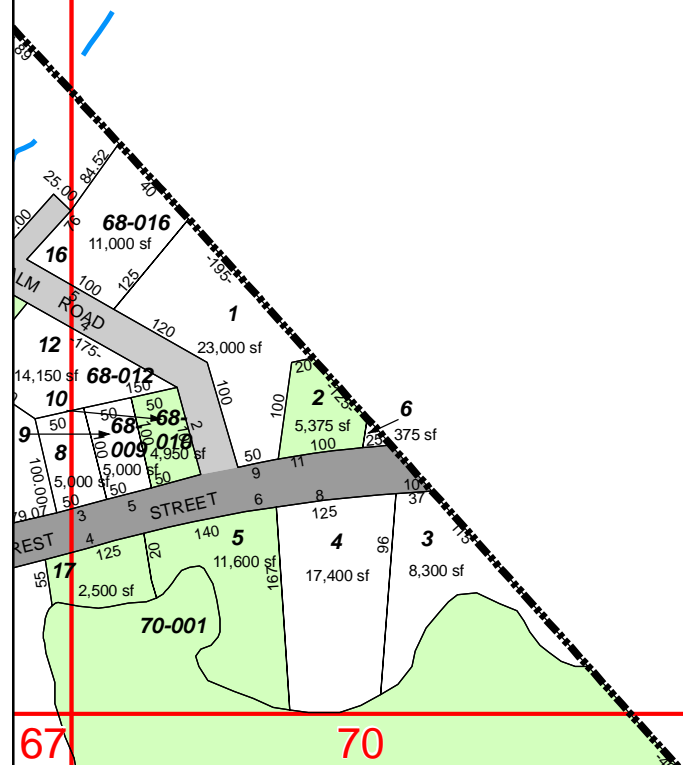

NORTH ANDOVER

MIDDLETON

68

69

67

70

Legend

- Town Boundary
- Property Map Sheet
- Parcels
- Town Owned Land
- Street Status: Accepted, Unaccepted, Paper
- Lakes & Rivers
- Streams

PROPERTY MAP TOWN OF NORTH READING, MA

Data current 1/1/08. Max parcel ID: 6. Data are for assessing purposes only.

69