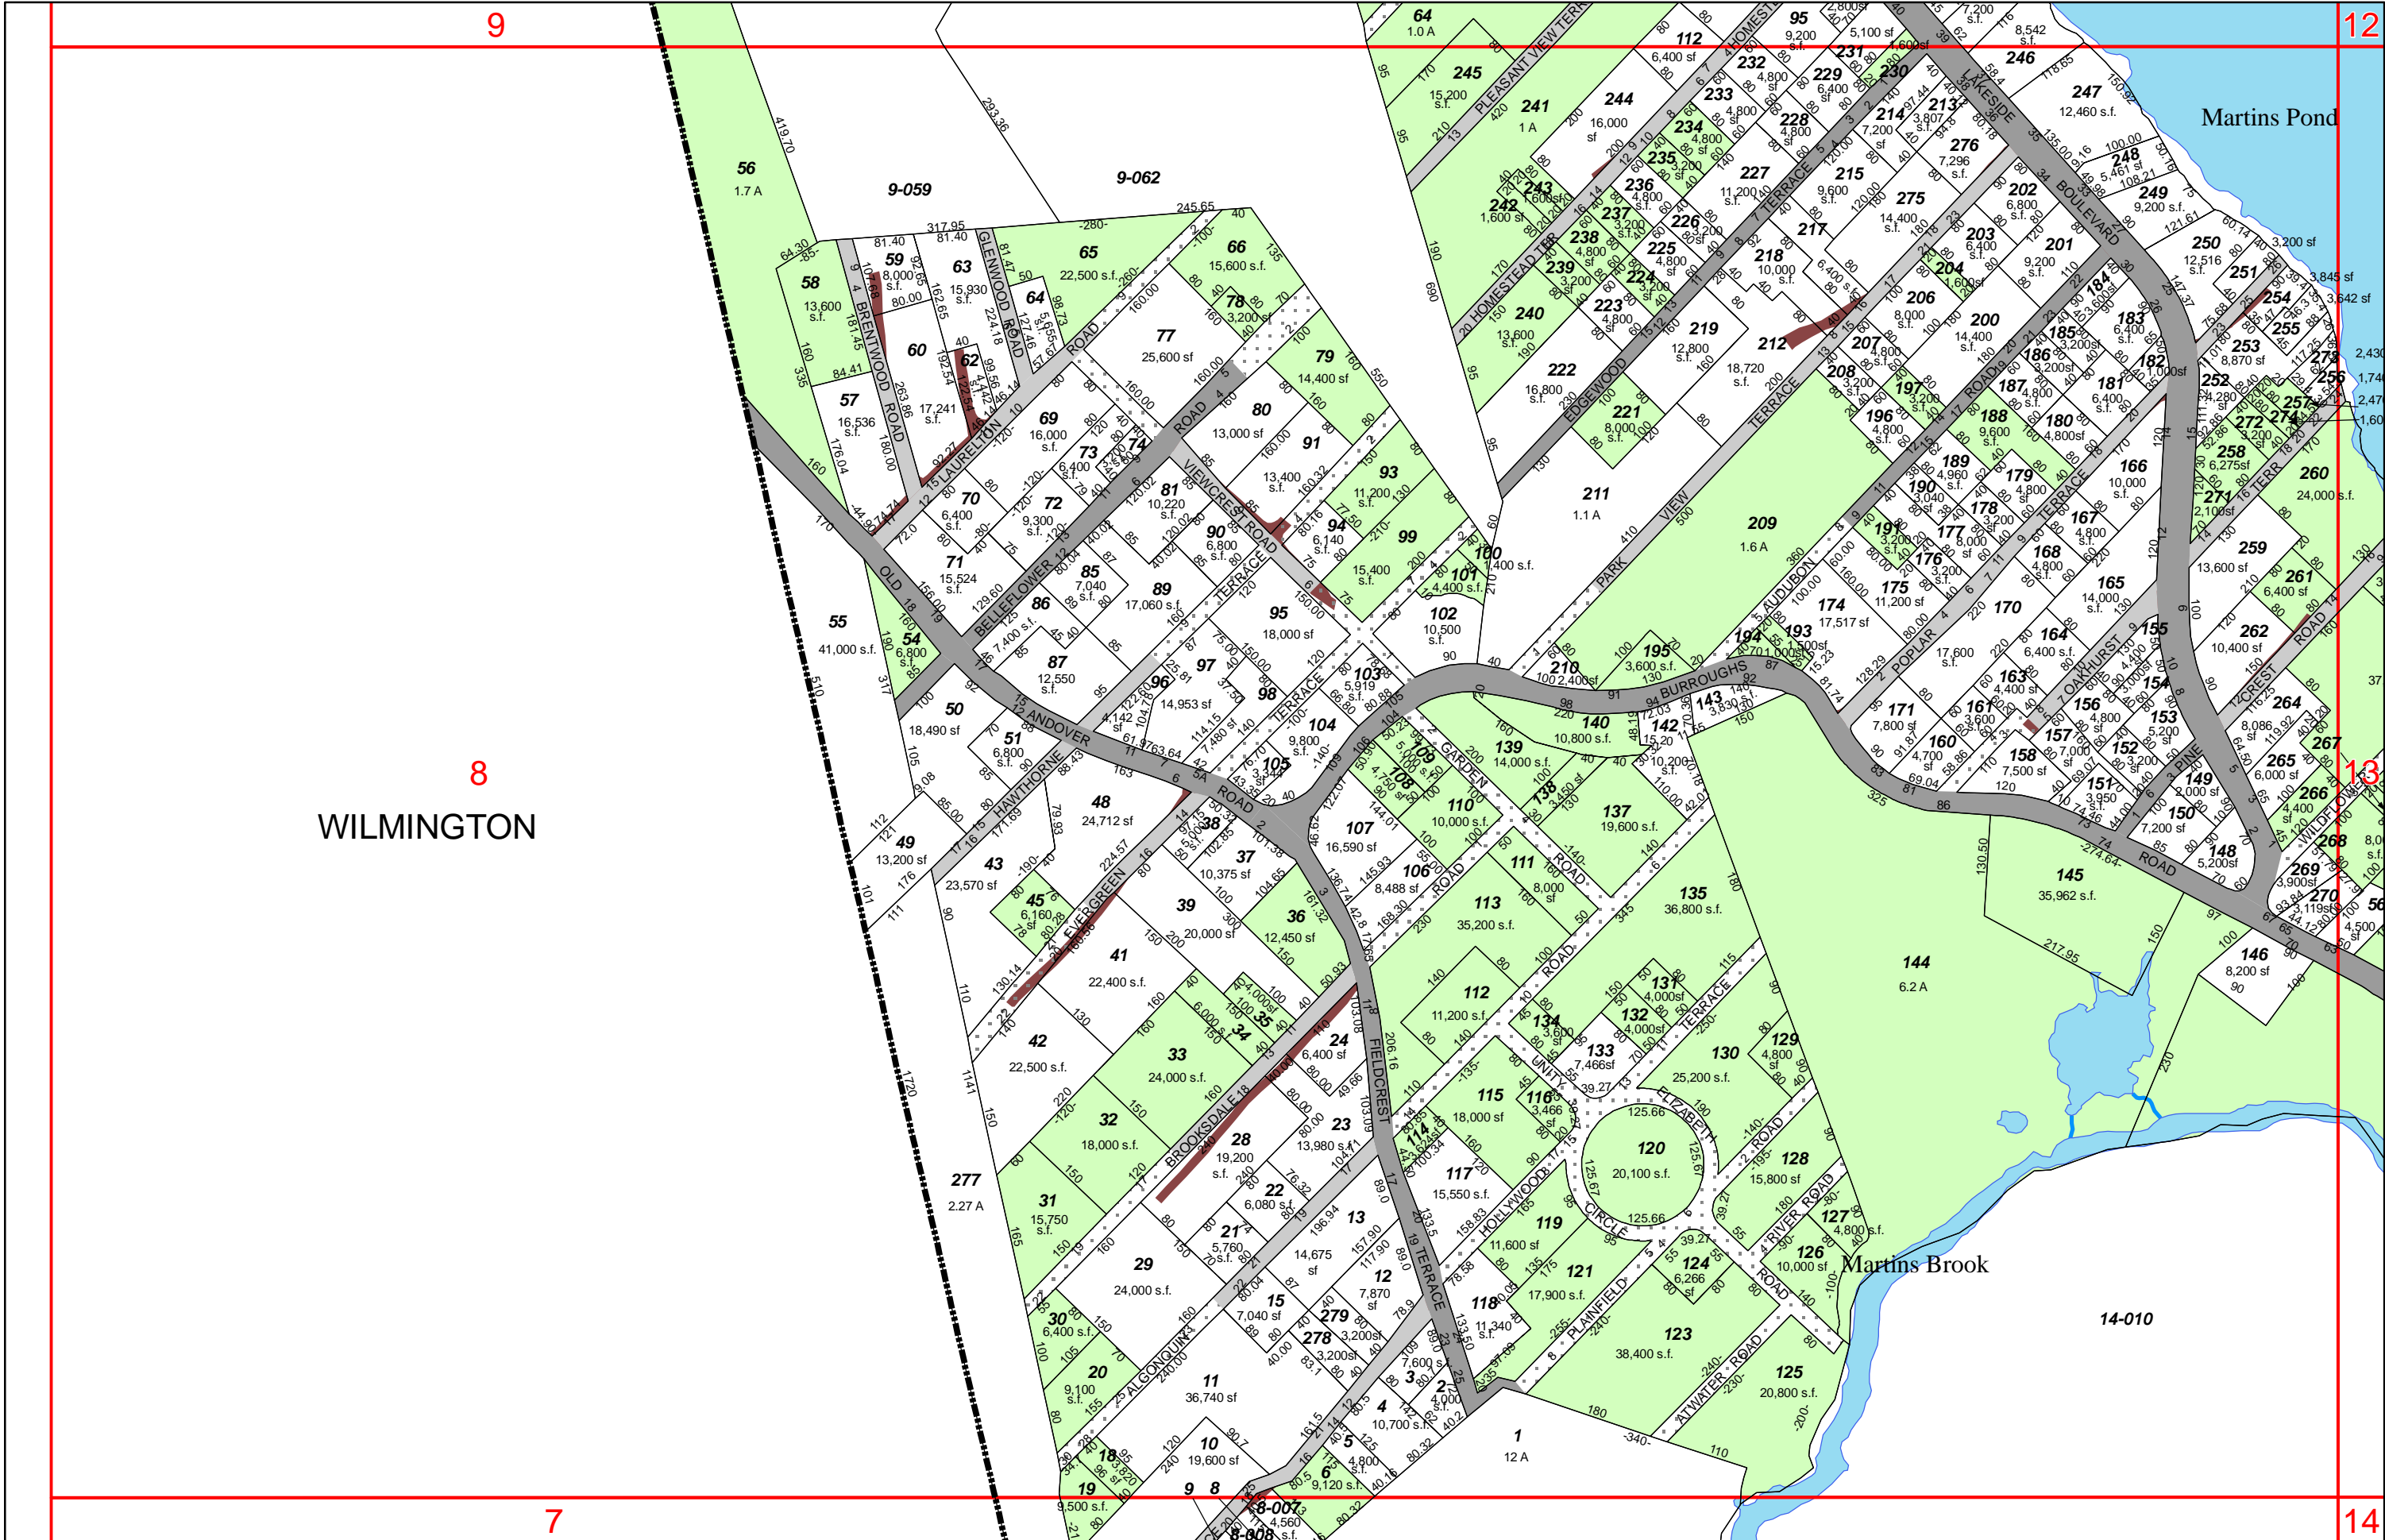

9

12

8

WILMINGTON

7

14

Martins Pond

Martins Brook

14-010

PROPERTY MAP
TOWN OF NORTH READING, MA

- Legend**
- Town Boundary
 - Parcels
 - Property Map Sheet
 - Town Owned Land
 - Street Status Accepted
 - Unaccepted Paper
 - ~ Lakes & Rivers
 - ~ Streams

Data current 1/1/08.
 Max parcel ID: 279
 Data are for assessing purposes only.

8